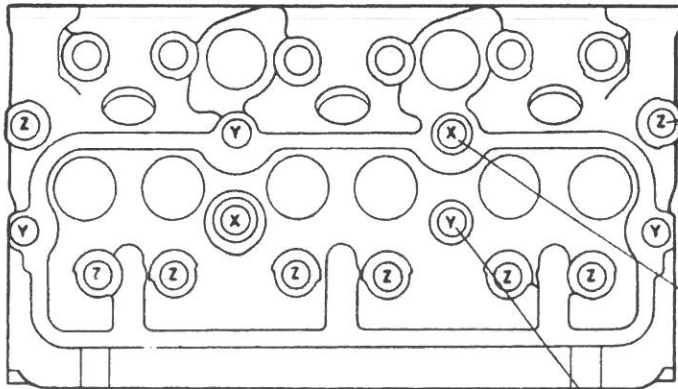

CYLINDER HEADS

9-6 AND 11-3 VERTICAL AND HORIZONTAL OIL ENGINES

AC.V. SALES LTD.
AN A.C.V. COMPANY

A.E.C.

HORIZONTAL ENGINES

CASTING PART NOS. A1/70418 OR A1/70419

STUD TUBES		STUD WASHER	CYL. HEAD CASTING	TYPE OF ENGINE
PART NO.	NO. PER HEAD			
Z8/44866	8	Z6/30685	A1/70418	9-6 HORIZONTAL
	9		A1/70419	11-3 HORIZONTAL

Z8/44866	2 (FITTED)	Z6/30685	A1 70418	9-6 HORIZONTAL
	2 (FITTED)		A1 70419	11-3 HORIZONTAL

VERTICAL ENGINES

CASTING PART NOS A1/70420 OR A1/70421

Z8/44866	4	Z6/30635	A1 70418	9-6 HORIZONTAL
	1		A1 70419	11-3 HORIZONTAL
	12		A1 70420	9-6 VERTICAL
	12		A1/70421	11-3 VERTICAL

SERVICE BULLETIN

148 PG

DRAWING NUMBER

TSB-2850