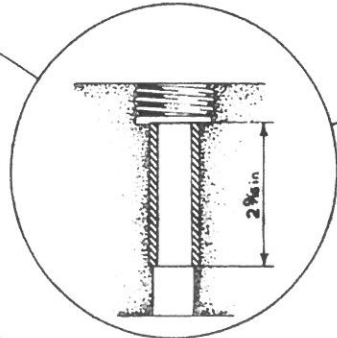

CYLINDER HEADS

9-6 AND 11-3 VERTICAL AND HORIZONTAL OIL ENGINES

AC.V. SALES LTD.
AN A.C.V. COMPANY

A.E.C.

HORIZONTAL ENGINES

CASTING PART NOS. A1/70418 OR A1/70419

STUD TUBES		STUD WASHER	CYL. HEAD CASTING	TYPE OF ENGINE
PART NO.	NO. PER HEAD			
Z8/44866	8	Z6/30685	A1/70418	9-6 HORIZONTAL
	9		A1/70419	11-3 HORIZONTAL

Z8/44866	2 (FITTED)	Z6/30685	A1 70418	9-6 HORIZONTAL
	2 (FITTED)		A1 70419	11-3 HORIZONTAL

VERTICAL ENGINES

CASTING PART NOS A1/70420 OR A1/70421

Z8/44866	4	Z6/30635	A1 70418	9-6 HORIZONTAL
	1		A1 70419	11-3 HORIZONTAL
	12		A1 70420	9-6 VERTICAL
	12		A1/70421	11-3 VERTICAL

SERVICE BULLETIN

148 PG

DRAWING NUMBER

TSB-2850