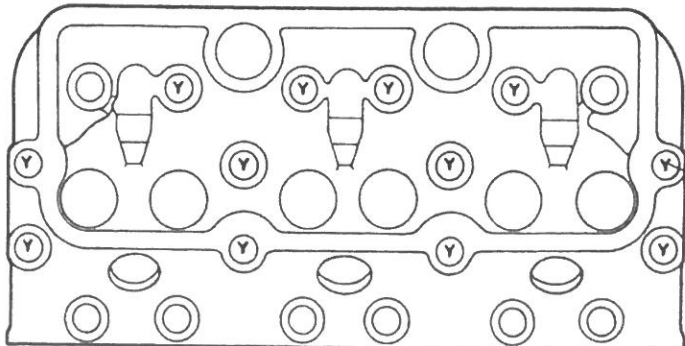

CYLINDER HEADS

9-6 AND 11-3 VERTICAL AND HORIZONTAL OIL ENGINES

AC.V. SALES LTD.
AN A.C.V. COMPANY

A.E.C.

HORIZONTAL ENGINES

CASTING PART NOS. A1/70418 OR A1/70419

STUD TUBES		STUD WASHER	CYL. HEAD CASTING	TYPE OF ENGINE
PART NO.	NO. PER HEAD			
Z8/44866	8	Z6/30685	A1/70418	9-6 HORIZONTAL
	9		A1/70419	11-3 HORIZONTAL

Z8/44866	2 (FITTED)	Z6/30685	A1 70418	9-6 HORIZONTAL
	2 (FITTED)		A1 70419	11-3 HORIZONTAL

VERTICAL ENGINES

CASTING PART NOS A1/70420 OR A1/70421

Z8/44866	4	Z6/30635	A1 70418	9-6 HORIZONTAL
	1		A1 70419	11-3 HORIZONTAL
	12		A1 70420	9-6 VERTICAL
	12		A1/70421	11-3 VERTICAL

SERVICE BULLETIN

148 PG

DRAWING NUMBER

TSB-2850