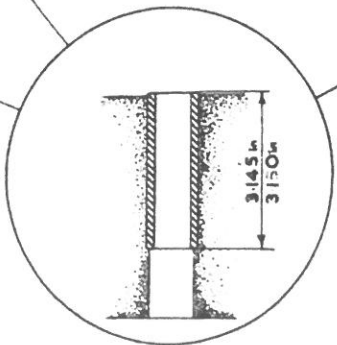

CYLINDER HEADS

9-6 AND 11-3 VERTICAL AND HORIZONTAL OIL ENGINES

AC.V. SALES LTD.
AN A.C.V. COMPANY

A.E.C.

HORIZONTAL ENGINES

CASTING PART NOS. A1/70418 OR A1/70419

STUD TUBES		STUD WASHER	CYL. HEAD CASTING	TYPE OF ENGINE
PART NO.	NO. PER HEAD			
Z8/44866	8	Z6/30685	A1/70418	9-6 HORIZONTAL
	9		A1/70419	11-3 HORIZONTAL

Z8/44866	2 (FITTED)	Z6/30685	A1 70418	9-6 HORIZONTAL
	2 (FITTED)		A1 70419	11-3 HORIZONTAL

VERTICAL ENGINES

CASTING PART NOS A1/70420 OR A1/70421

Z8/44866	4	Z6/30635	A1 70418	9-6 HORIZONTAL
	1		A1 70419	11-3 HORIZONTAL
	12		A1 70420	9-6 VERTICAL
	12		A1/70421	11-3 VERTICAL

SERVICE BULLETIN

148 PG

DRAWING NUMBER

TSB-2850